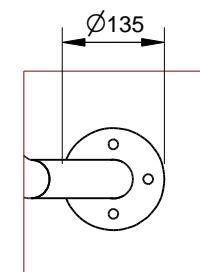

### DIMENSIONS:

mm unless otherwise stated

### GROUND ATTACHEMENT:

Bolt down

Detail A

© copyright

CONFIDENTIAL

REVISION #	DESCRIPTION	BY	DATE	DRAWN	DRAWN DATE	CHECKED	CHECKED DATE	SCALE	
								A4	
1	ORIGINAL DRAWING	DN	30.9.10	R.CRIGTON	7.2.14			N/A	
2	FULL PRODUCT REVIEW	RBC	7.2.14					SPIRAL BIKE RACK (4 BAYS) - BOLT DOWN SPEC.	
3									
4									
5								FFSC010005	REV. 2 SHEET 1 OF 1