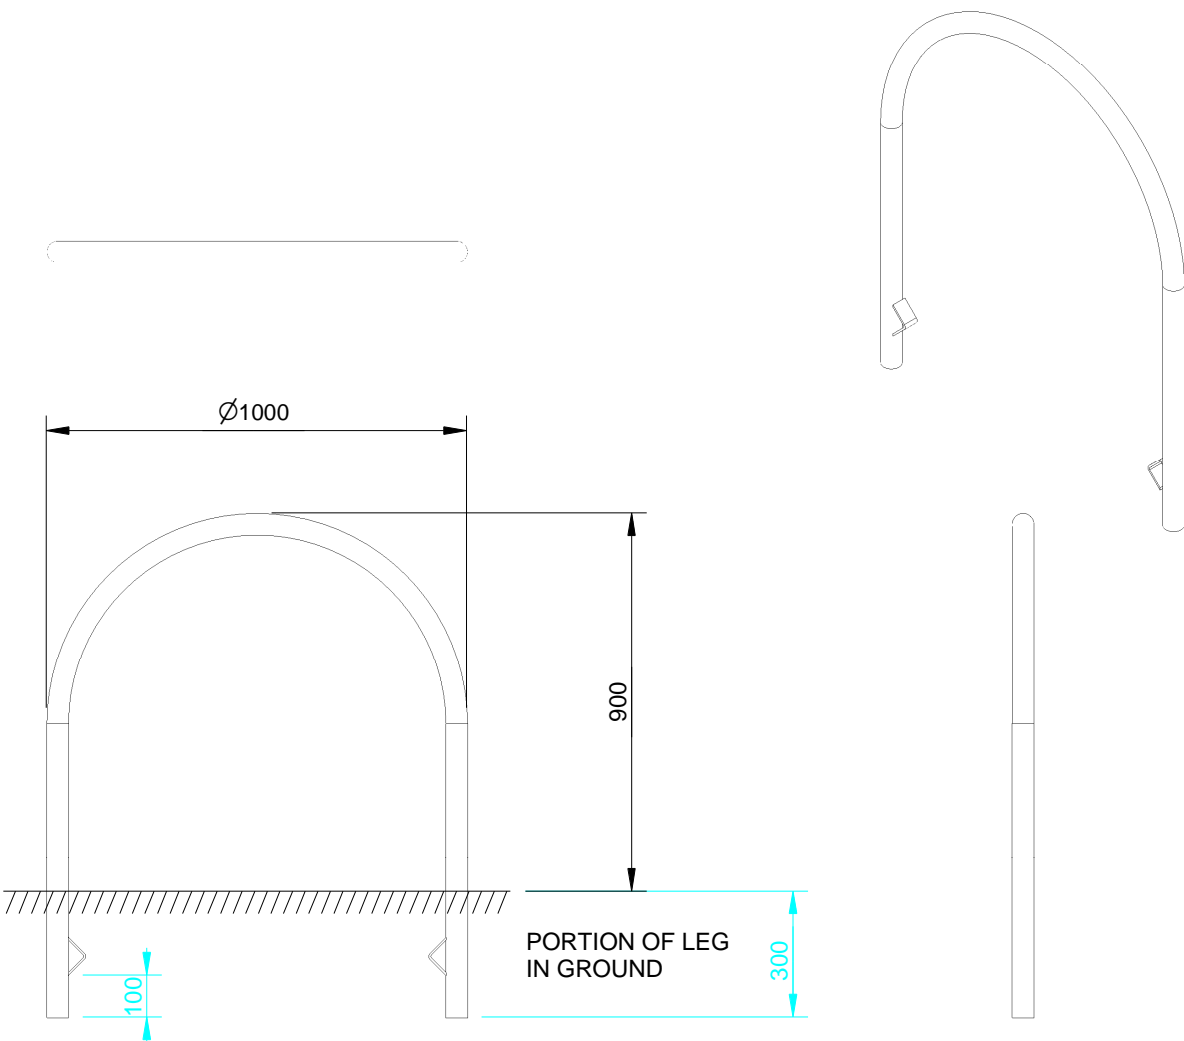

## SPECIFICATION:

### MATERIAL:

Rolled Tube: Stainless Steel 50.8OD 304 Grade  
Inground Lugs: 40x5mm Flat Bar 304 Stainless Steel

### DIMENSIONS:

mm unless otherwise stated