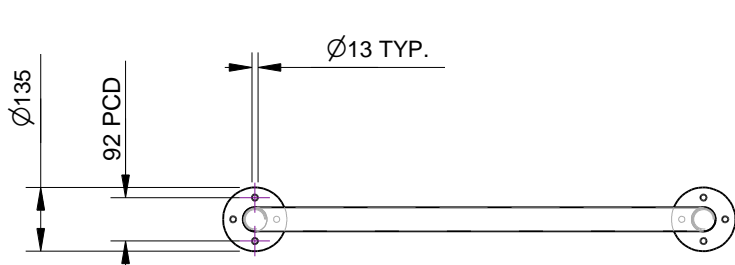

Quality
ISO 9001
SAI GLOBAL

SPECIFICATION:

MATERIAL:

Rolled Tube: Stainless Steel 50.8OD 304 Grade
Base Plates: 5mm Stainless Steel 304 Grade

DIMENSIONS:

mm unless otherwise stated

FINISH:

Stainless steel components - Polished

GROUND ATTACHEMENT:

Bolt down

CONFIDENTIAL

REVISION #	DESCRIPTION	BY	DATE	DRAWN	DRAWN DATE	CHECKED	CHECKED DATE	SCALE	A4
								N/A	
1	ORIGINAL DRAWING	SJ	12.5.10	R.CRIGTON	6.2.14				
2	FULL PRODUCT REVIEW	RBC	6.2.14						
3									
4									
5									