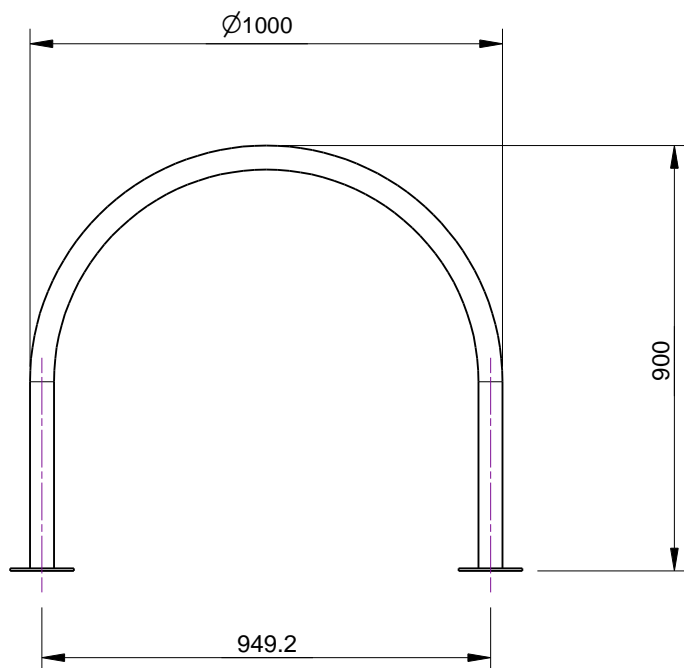

Quality
ISO 9001
SAI GLOBAL

SPECIFICATION:

MATERIAL:

Rolled Tube: Stainless Steel 50.8OD 304 Grade
Base Plates: 5mm Stainless Steel 304 Grade

DIMENSIONS:

mm unless otherwise stated

FINISH:

Stainless steel components - Polished

GROUND ATTACHEMENT:

Bolt down

CONFIDENTIAL

REVISION #	DESCRIPTION	BY	DATE	DRAWN	DRAWN DATE	CHECKED	CHECKED DATE	SCALE	A4
								N/A	
1	ORIGINAL DRAWING	SJ	12.5.10	R.CRIGTON	6.2.14				
2	FULL PRODUCT REVIEW	RBC	6.2.14						
3									
4									
5									