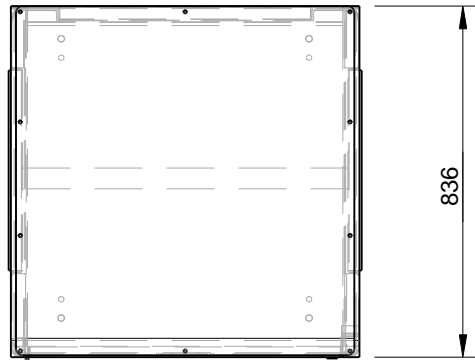

Quality
ISO 9001
SAI GLOBAL

SPECIFICATION:

MATERIAL:

Mild steel unless otherwise stated
Lid panel: Stainless steel
Slats: Hardwood timber / Modwood

DIMENSIONS:

All in mm unless otherwise stated

FINISH:

Steel - Powder Coated
Lid - Polished No. 4 finish
Timber - Oil Based

GROUND ATTACHMENT:

Bolt down