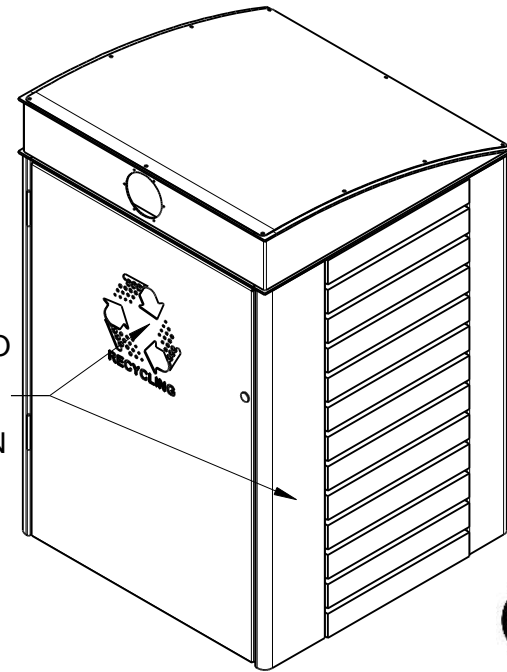

Quality
ISO 9001
SAI GLOBAL

SPECIFICATION:

MATERIAL:

Mild steel unless otherwise stated
Lid panel: Stainless steel
Slats: Hardwood timber / Modwood

DIMENSIONS:

All in mm unless otherwise stated

FINISH:

Steel - Powder Coated
Lid - Polished No. 4 finish
Timber - Oil Based

GROUND ATTACHMENT:

Bolt down

OPTIONAL LOGO
AND/OR
LOCATION
IDENTIFICATION

© copyright

CONFIDENTIAL

REVISION #	DESCRIPTION	BY	DATE	DRAWN	DRAWN DATE	CHECKED	CHECKED DATE	SCALE	A4
2									
3									
4									
5									

ROADSIDE RECYCLE UNIT 240L
SPEC.

FFSB013013

REV.
1

SHEET
1 OF 3