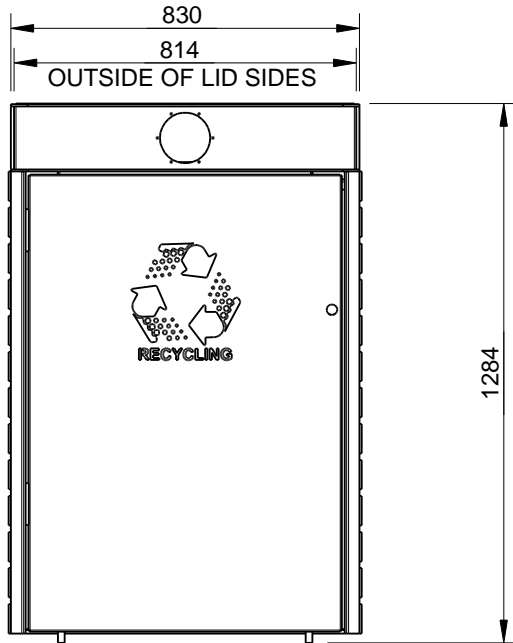

Quality
ISO 9001
SAI GLOBAL

SPECIFICATION:

MATERIAL:

Mild steel unless otherwise stated
Lid panel: Stainless steel
Slats: Hardwood timber / Modwood

DIMENSIONS:

All in mm unless otherwise stated

FINISH:

Steel - Powder Coated
Lid - Polished No. 4 finish
Timber - Oil Based

GROUND ATTACHMENT:

Bolt down

OPTIONAL LOGO
AND/OR
LOCATION
IDENTIFICATION

© copyright

CONFIDENTIAL

REVISION #	DESCRIPTION	BY	DATE	DRAWN	DRAWN DATE	CHECKED	CHECKED DATE	SCALE	A4
2									
3									
4									
5									

ROADSIDE RECYCLE UNIT 240L
SPEC.

FFSB013013

REV.
1

SHEET
1 OF 3