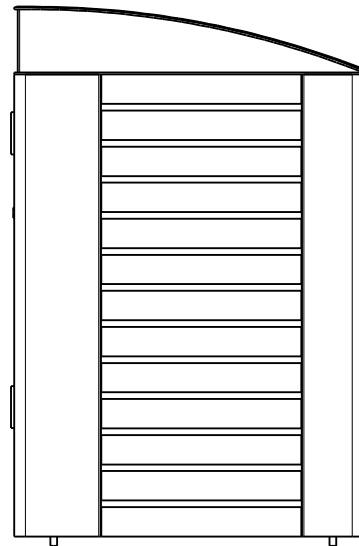

Quality
ISO 9001
SAI GLOBAL

SPECIFICATION:

MATERIAL:

Mild steel unless otherwise stated
Lid panel: Stainless steel
Slats: Hardwood timber / Modwood

DIMENSIONS:

All in mm unless otherwise stated

FINISH:

Steel - Powder Coated
Lid - Polished No. 4 finish
Timber - Oil Based

GROUND ATTACHMENT:

Bolt down

OPTIONAL LOGO
AND/OR
LOCATION
IDENTIFICATION

© copyright

CONFIDENTIAL

REVISION #	DESCRIPTION	BY	DATE	DRAWN	DRAWN DATE	CHECKED	CHECKED DATE	SCALE	A4
2									
3									
4									
5									