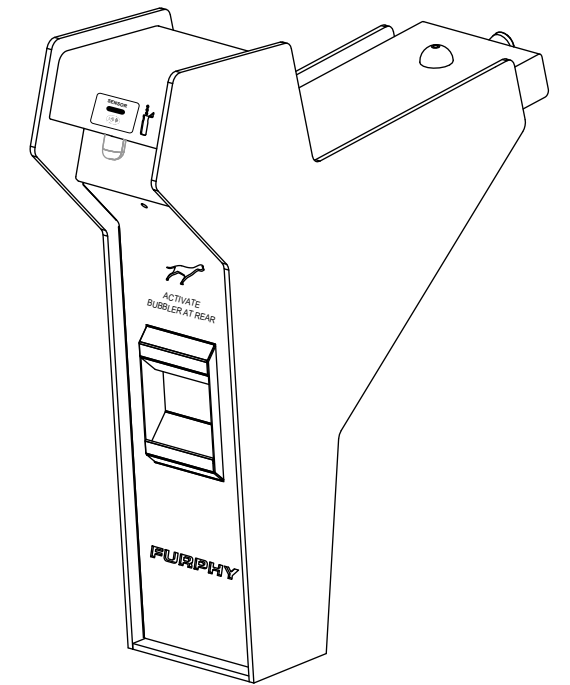

AQUA-HUB CODES:

- FFSB009050 – DISABLE BODY AQUA-HUB – TOUCH-FREE – BUBBLER ONLY.
- FFSB009051 – DISABLE BODY AQUA-HUB – TOUCH-FREE – BUBBLER AND BOTTLE FILLER ONLY.
- FFSB009052 – DISABLE BODY AQUA-HUB – TOUCH-FREE – BUBBLER AND PET PANEL ONLY.
- FFSB009053 – DISABLE BODY AQUA-HUB – TOUCH-FREE – BUBBLER/BOTTLE FILLER AND PET PANEL.

SPECIFICATION:

MATERIALS / FINISHES:

STAINLESS STEEL TOUCH-FREE SENSOR BUBBLER, BOTTLE FILLER AND PET BOWL.
 MILD STEEL BODY WITH 304 GRADE STAINLESS STEEL INFILL PANELS.
 POWDERCOATED BODY.

NOTES:

RAG BOLT ASSEMBLY FOR BOLTDOWN FIXING INCLUDED.
 ALL DIMENSIONS IN MILLIMETERS UNLESS OTHERWISE STATED.
 REFER AQUA-HUB CODES FOR WHICH OPTIONS ARE INCLUDED.
 WHEELCHAIR ACCESSIBLE