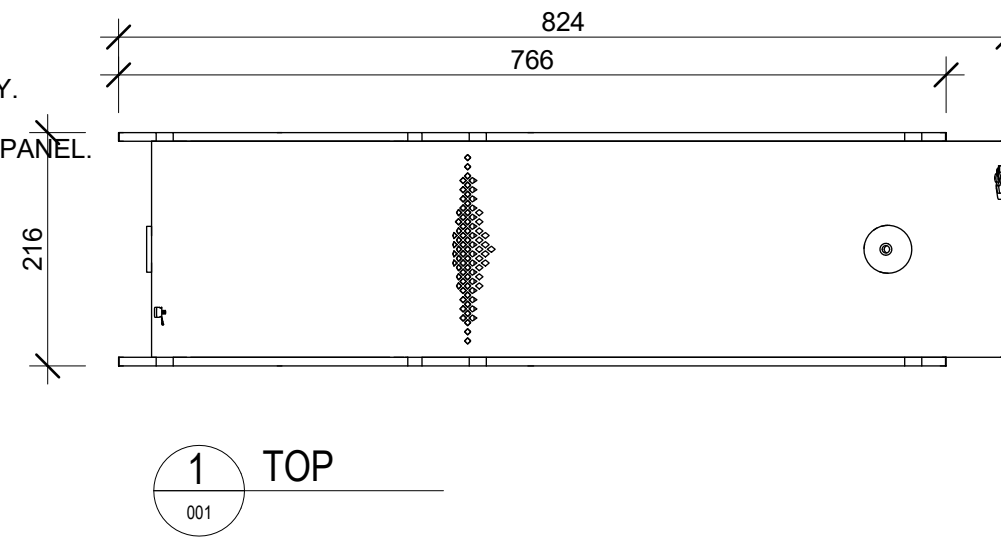

AQUA-HUB CODES:

- FFSB009050 – DISABLE BODY AQUA-HUB – TOUCH-FREE – BUBBLER ONLY.
- FFSB009051 – DISABLE BODY AQUA-HUB – TOUCH-FREE – BUBBLER AND BOTTLE FILLER ONLY.
- FFSB009052 – DISABLE BODY AQUA-HUB – TOUCH-FREE – BUBBLER AND PET PANEL ONLY.
- FFSB009053 – DISABLE BODY AQUA-HUB – TOUCH-FREE – BUBBLER/BOTTLE FILLER AND PET PANEL.

SPECIFICATION:

MATERIALS / FINISHES:

STAINLESS STEEL TOUCH-FREE SENSOR BUBBLER, BOTTLE FILLER AND PET BOWL.
 MILD STEEL BODY WITH 304 GRADE STAINLESS STEEL INFILL PANELS.
 POWDERCOATED BODY.

NOTES:

RAG BOLT ASSEMBLY FOR BOLTDOWN FIXING INCLUDED.
 ALL DIMENSIONS IN MILLIMETERS UNLESS OTHERWISE STATED.
 REFER AQUA-HUB CODES FOR WHICH OPTIONS ARE INCLUDED.
 WHEELCHAIR ACCESSIBLE