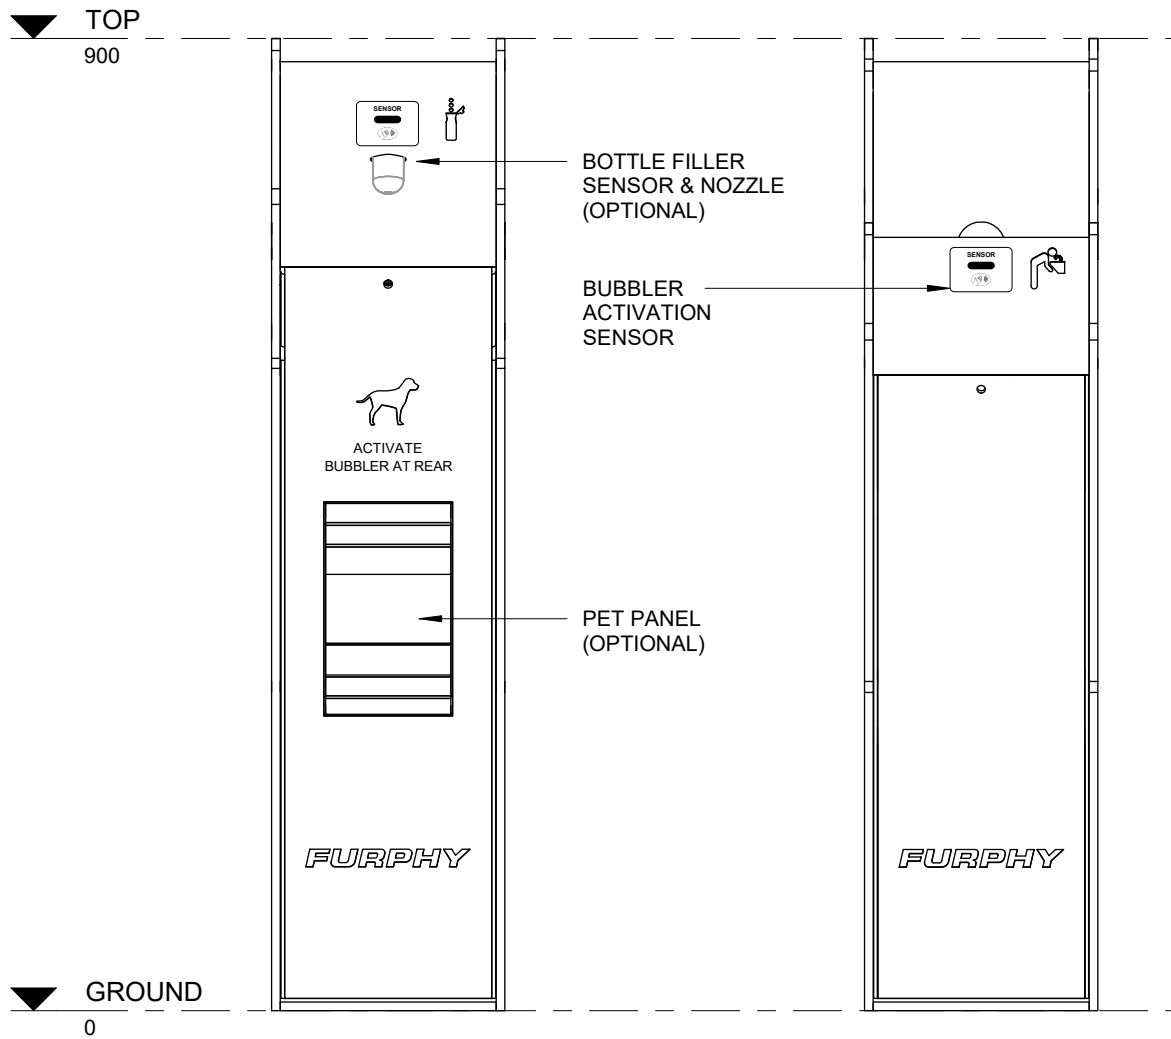

AQUA-HUB CODES:

- FFSB009050 – DISABLE BODY AQUA-HUB – TOUCH-FREE – BUBBLER ONLY.
- FFSB009051 – DISABLE BODY AQUA-HUB – TOUCH-FREE – BUBBLER AND BOTTLE FILLER ONLY.
- FFSB009052 – DISABLE BODY AQUA-HUB – TOUCH-FREE – BUBBLER AND PET PANEL ONLY.
- FFSB009053 – DISABLE BODY AQUA-HUB – TOUCH-FREE – BUBBLER/BOTTLE FILLER AND PET PANEL.

SPECIFICATION:

MATERIALS / FINISHES:

STAINLESS STEEL TOUCH-FREE SENSOR BUBBLER, BOTTLE FILLER AND PET BOWL.
 MILD STEEL BODY WITH 304 GRADE STAINLESS STEEL INFILL PANELS.
 POWDERCOATED BODY.

NOTES:

RAG BOLT ASSEMBLY FOR BOLTDOWN FIXING INCLUDED.
 ALL DIMENSIONS IN MILLIMETERS UNLESS OTHERWISE STATED.
 REFER AQUA-HUB CODES FOR WHICH OPTIONS ARE INCLUDED.
 WHEELCHAIR ACCESSIBLE