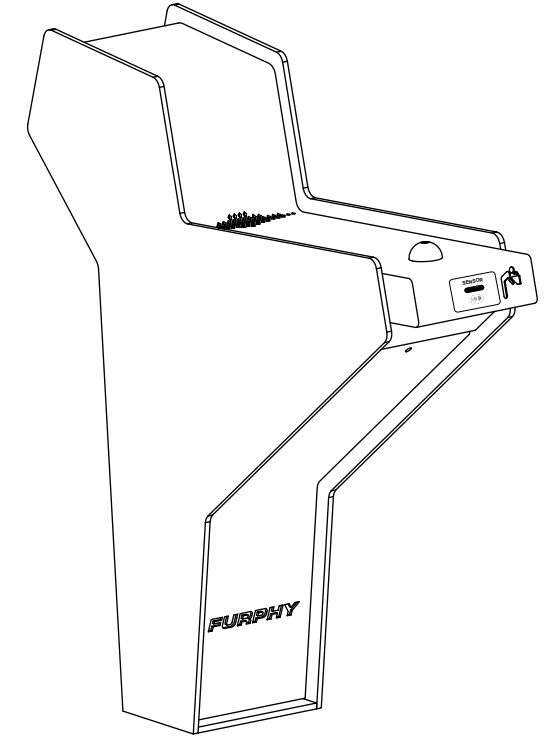

AQUA-HUB CODES:

- FFSB009050 – DISABLE BODY AQUA-HUB – TOUCH-FREE – BUBBLER ONLY.
- FFSB009051 – DISABLE BODY AQUA-HUB – TOUCH-FREE – BUBBLER AND BOTTLE FILLER ONLY.
- FFSB009052 – DISABLE BODY AQUA-HUB – TOUCH-FREE – BUBBLER AND PET PANEL ONLY.
- FFSB009053 – DISABLE BODY AQUA-HUB – TOUCH-FREE – BUBBLER/BOTTLE FILLER AND PET PANEL.

SPECIFICATION:

MATERIALS / FINISHES:

STAINLESS STEEL TOUCH-FREE SENSOR BUBBLER, BOTTLE FILLER AND PET BOWL.
 MILD STEEL BODY WITH 304 GRADE STAINLESS STEEL INFILL PANELS.
 POWDERCOATED BODY.

NOTES:

RAG BOLT ASSEMBLY FOR BOLTDOWN FIXING INCLUDED.
 ALL DIMENSIONS IN MILLIMETERS UNLESS OTHERWISE STATED.
 REFER AQUA-HUB CODES FOR WHICH OPTIONS ARE INCLUDED.
 WHEELCHAIR ACCESSIBLE