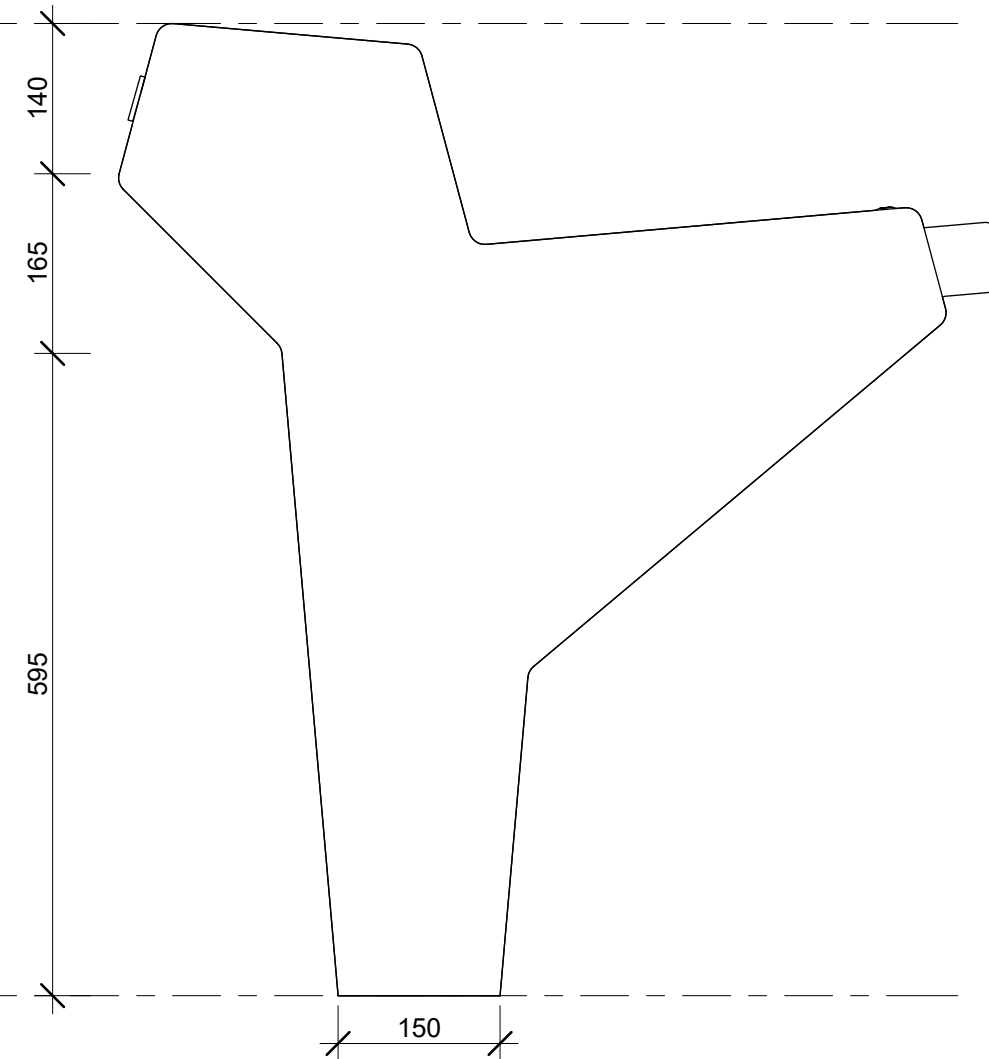

AQUA-HUB CODES:

- FFSB009050 – DISABLE BODY AQUA-HUB – TOUCH-FREE – BUBBLER ONLY.
- FFSB009051 – DISABLE BODY AQUA-HUB – TOUCH-FREE – BUBBLER AND BOTTLE FILLER ONLY.
- FFSB009052 – DISABLE BODY AQUA-HUB – TOUCH-FREE – BUBBLER AND PET PANEL ONLY.
- FFSB009053 – DISABLE BODY AQUA-HUB – TOUCH-FREE – BUBBLER/BOTTLE FILLER AND PET PANEL.

SPECIFICATION:

MATERIALS / FINISHES:

STAINLESS STEEL TOUCH-FREE SENSOR BUBBLER, BOTTLE FILLER AND PET BOWL.
 MILD STEEL BODY WITH 304 GRADE STAINLESS STEEL INFILL PANELS.
 POWDERCOATED BODY.

NOTES:

RAG BOLT ASSEMBLY FOR BOLTDOWN FIXING INCLUDED.
 ALL DIMENSIONS IN MILLIMETERS UNLESS OTHERWISE STATED.
 REFER AQUA-HUB CODES FOR WHICH OPTIONS ARE INCLUDED.
 WHEELCHAIR ACCESSIBLE