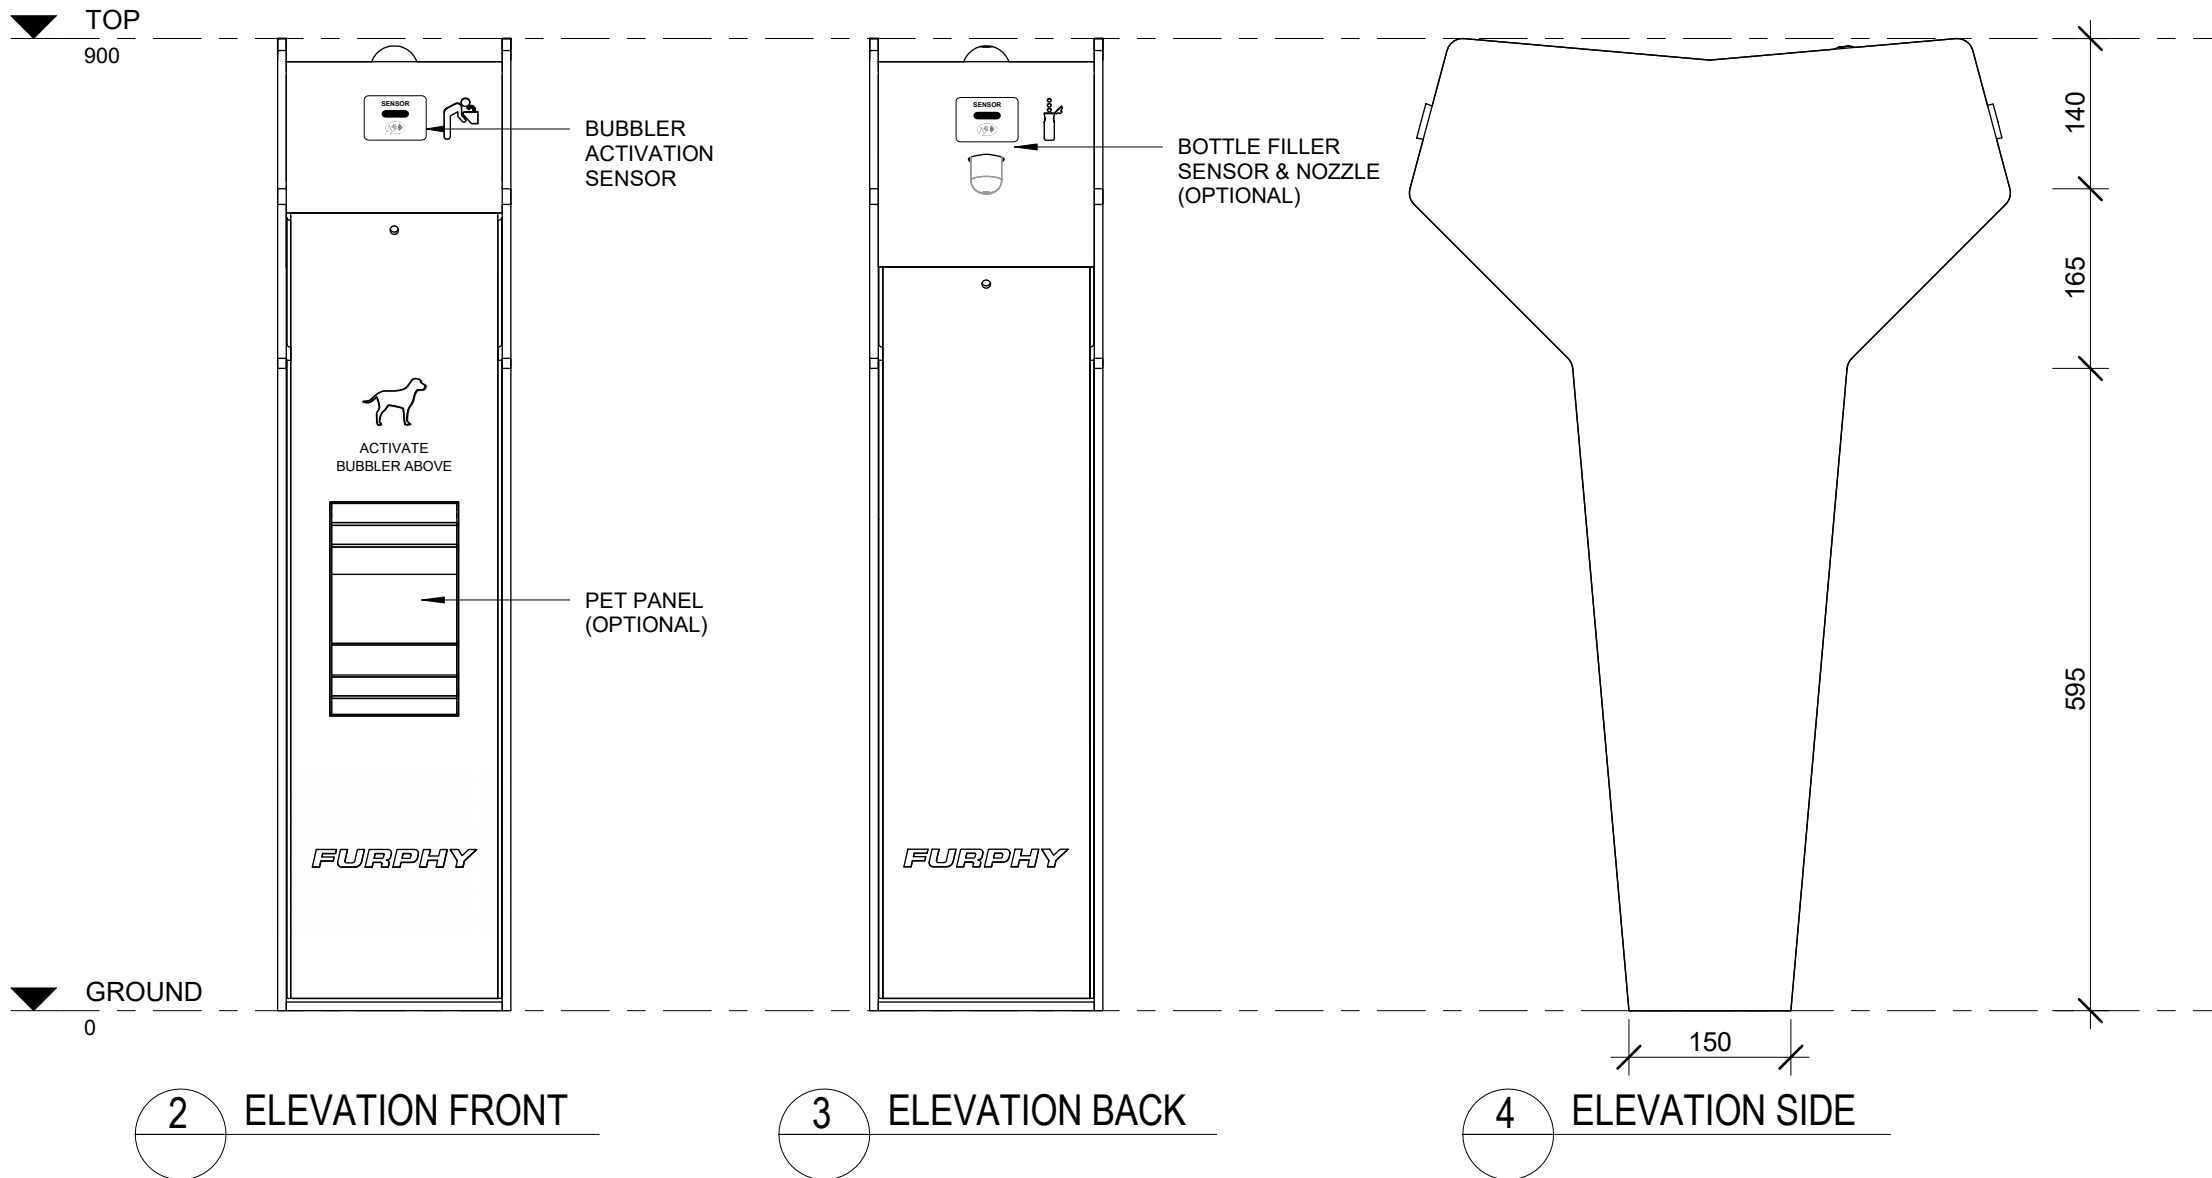

AQUA-HUB CODES:

- FFSB009040** – ABLE BODY AQUA-HUB – TOUCH-FREE – BUBBLER ONLY.
- FFSB009041** – ABLE BODY AQUA-HUB – TOUCH-FREE – BUBBLER AND BOTTLE FILLER ONLY.
- FFSB009042** – ABLE BODY AQUA-HUB – TOUCH-FREE – BUBBLER AND PET PANEL ONLY.
- FFSB009043** – ABLE BODY AQUA-HUB – TOUCH-FREE – BUBBLER/BOTTLE FILLER AND PET PANEL.

SPECIFICATION:

MATERIALS / FINISHES:

STAINLESS STEEL TOUCH-FREE SENSOR BUBBLER, BOTTLE FILLER AND PET BOWL.
 MILD STEEL BODY WITH 304 GRADE STAINLESS STEEL INFILL PANELS.
 POWDERCOATED BODY.

NOTES:

RAG BOLT ASSEMBLY FOR BOLTDOWN FIXING INCLUDED.
 ALL DIMENSIONS IN MILLIMETERS UNLESS OTHERWISE STATED.
 REFER AQUA-HUB CODES FOR WHICH OPTIONS ARE INCLUDED.