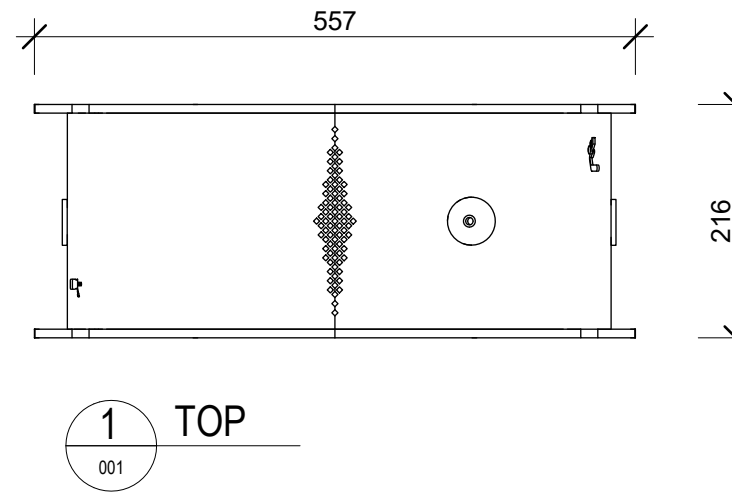

AQUA-HUB CODES:

- FFSB009040** – ABLE BODY AQUA-HUB – TOUCH-FREE – BUBBLER ONLY.
- FFSB009041** – ABLE BODY AQUA-HUB – TOUCH-FREE – BUBBLER AND BOTTLE FILLER ONLY.
- FFSB009042** – ABLE BODY AQUA-HUB – TOUCH-FREE – BUBBLER AND PET PANEL ONLY.
- FFSB009043** – ABLE BODY AQUA-HUB – TOUCH-FREE – BUBBLER/BOTTLE FILLER AND PET PANEL.

SPECIFICATION:

MATERIALS / FINISHES:

STAINLESS STEEL TOUCH-FREE SENSOR BUBBLER, BOTTLE FILLER AND PET BOWL.
 MILD STEEL BODY WITH 304 GRADE STAINLESS STEEL INFILL PANELS.
 POWDERCOATED BODY.

NOTES:

RAG BOLT ASSEMBLY FOR BOLTDOWN FIXING INCLUDED.
 ALL DIMENSIONS IN MILLIMETERS UNLESS OTHERWISE STATED.
 REFER AQUA-HUB CODES FOR WHICH OPTIONS ARE INCLUDED.