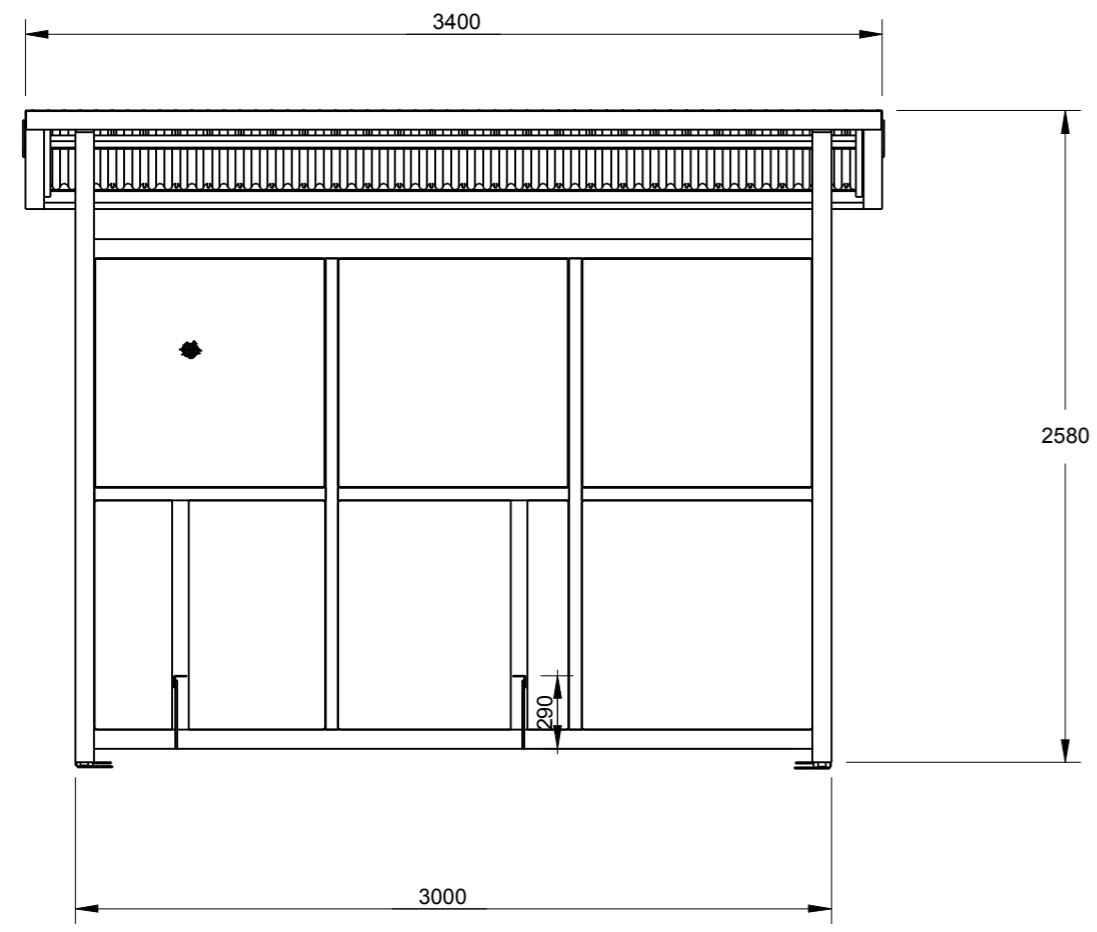

Quality
ISO 9001
SAI GLOBAL

A

A

B

B

C

C

D

D

E

E

F

F