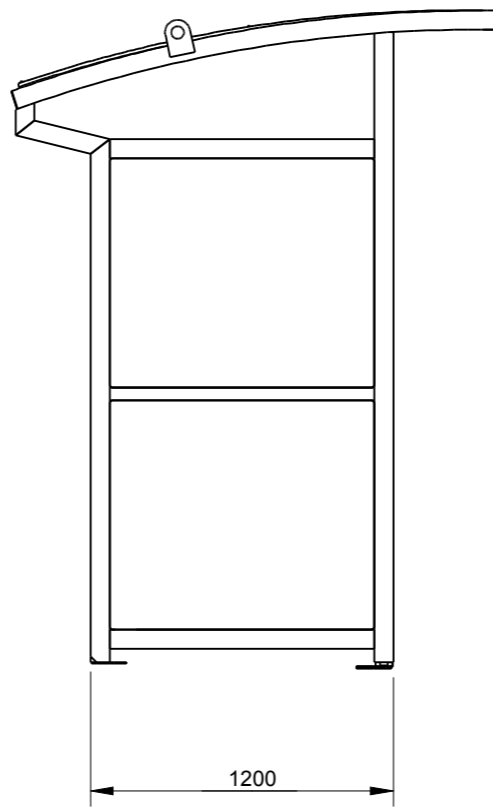

Quality
ISO 9001
SAI GLOBAL

A

A

B

B

C

C

D

D

E

E

F

F