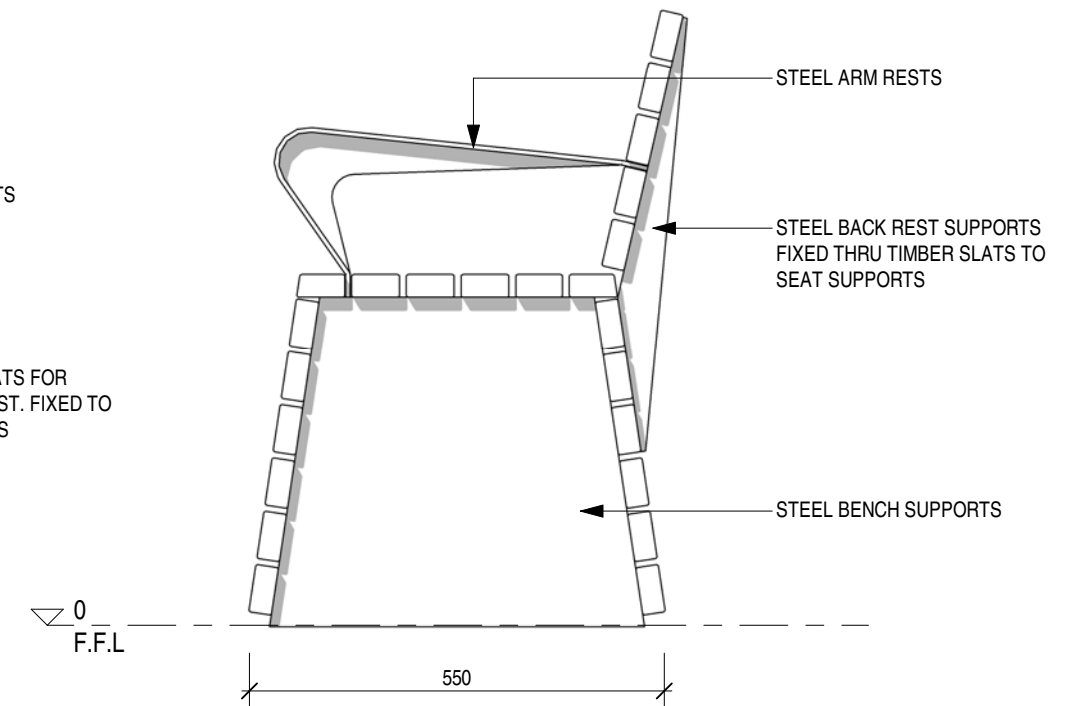

HORIZON RANGE

FFSB002020 1800mm SEAT

3 FRONT ELEVATION
1:10 @ A3

STEEL ARM RESTS
HWD TIMBER SLATS FOR SEAT & BACK REST. FIXED TO STEEL SUPPORTS

2 END ELEVATION
1:10 @ A3

STEEL ARM RESTS
STEEL BACK REST SUPPORTS FIXED THRU TIMBER SLATS TO SEAT SUPPORTS
STEEL BENCH SUPPORTS