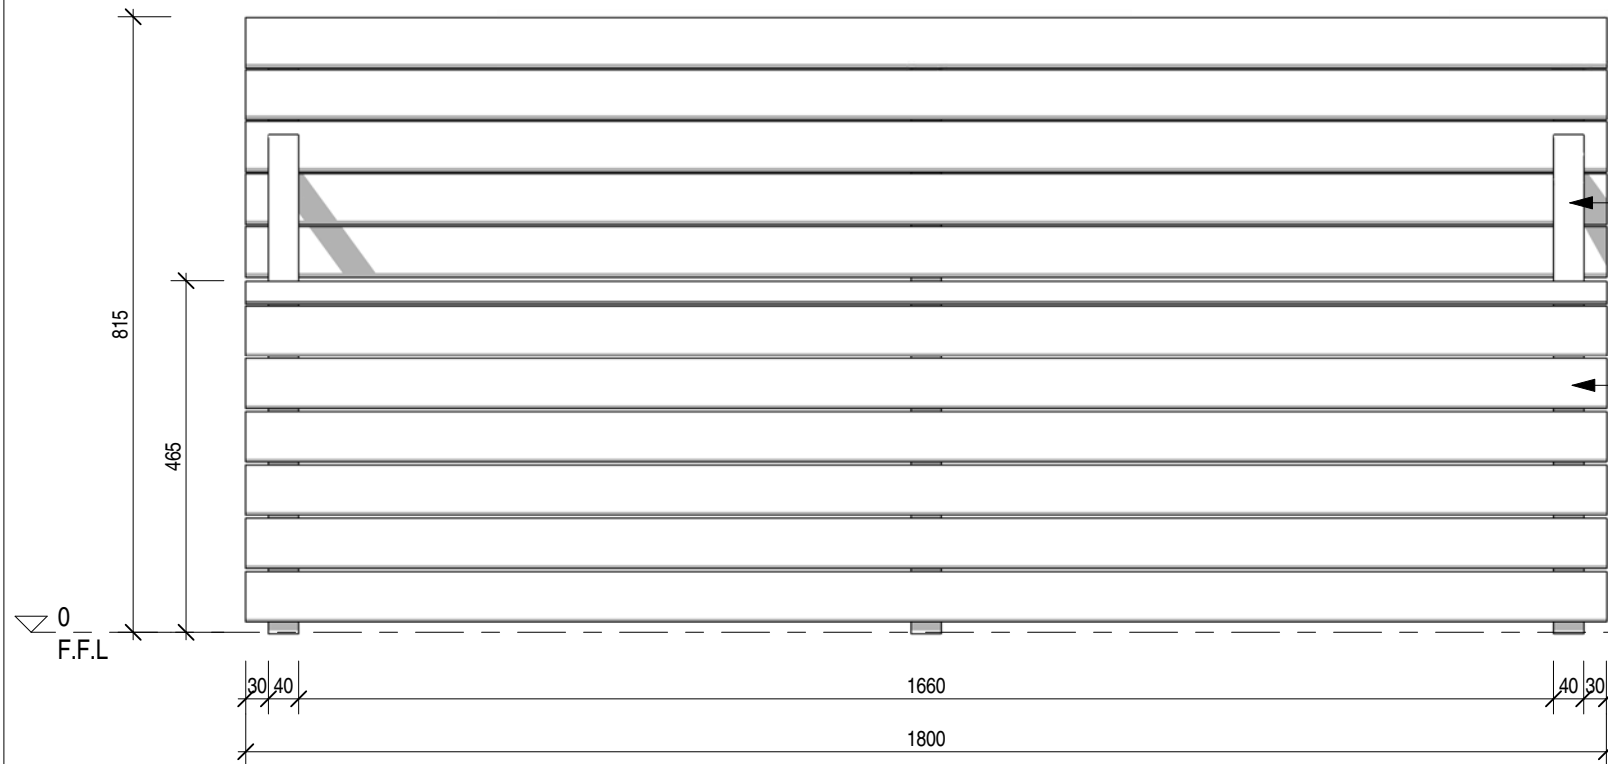

HORIZON RANGE

FFSB002020 1800mm SEAT

3 FRONT ELEVATION
1:10 @ A3

STEEL ARM RESTS
HWD TIMBER SLATS FOR SEAT & BACK REST. FIXED TO STEEL SUPPORTS

2 END ELEVATION
1:10 @ A3

STEEL ARM RESTS
STEEL BACK REST SUPPORTS FIXED THRU TIMBER SLATS TO SEAT SUPPORTS
STEEL BENCH SUPPORTS