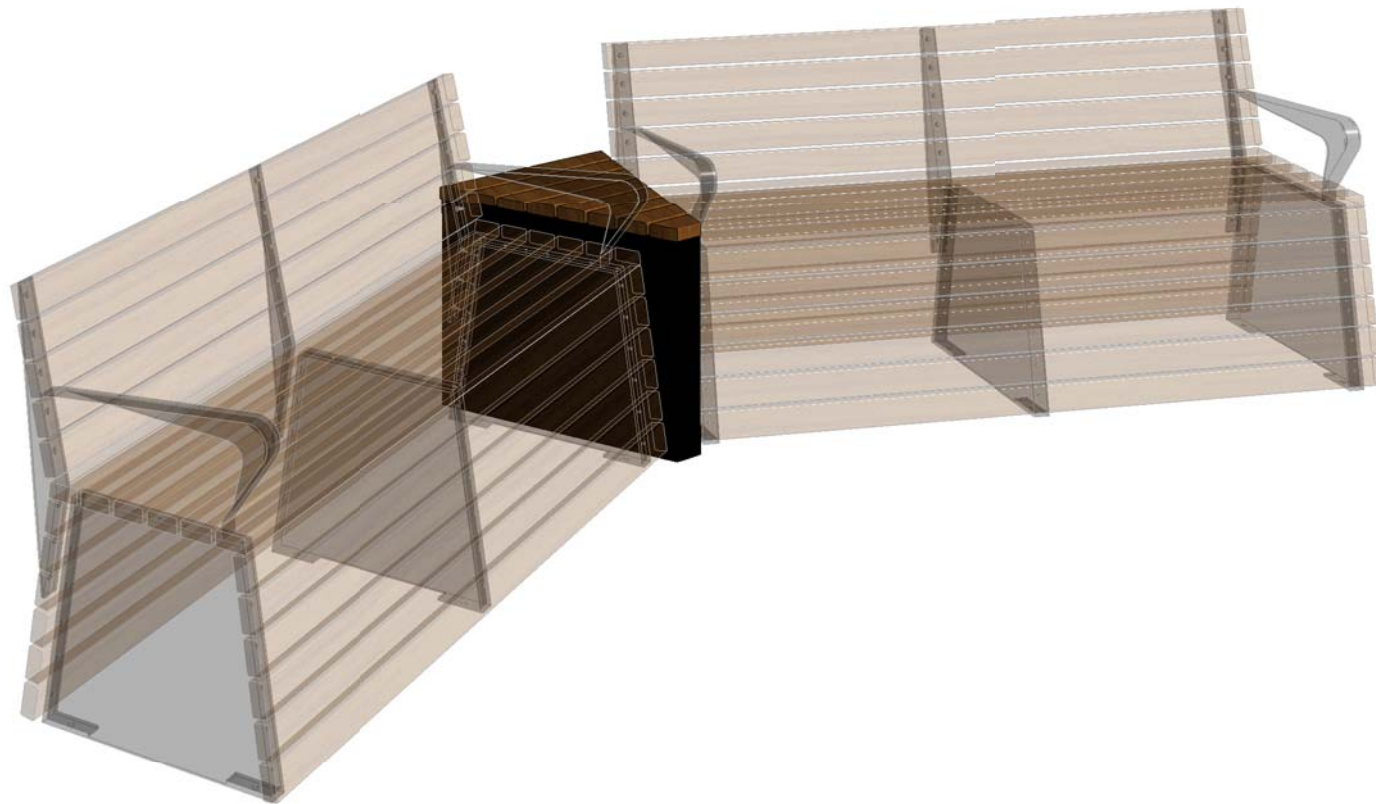

# HORIZON RANGE

## FFSB001052 TRIANGLE MODULE

BENCH & SEAT CONFIGURATIONS SHOWN AS EXAMPLES ONLY

2 END ELEVATION  
1:10 @ A3

5 PLAN  
001 1:10 @ A3