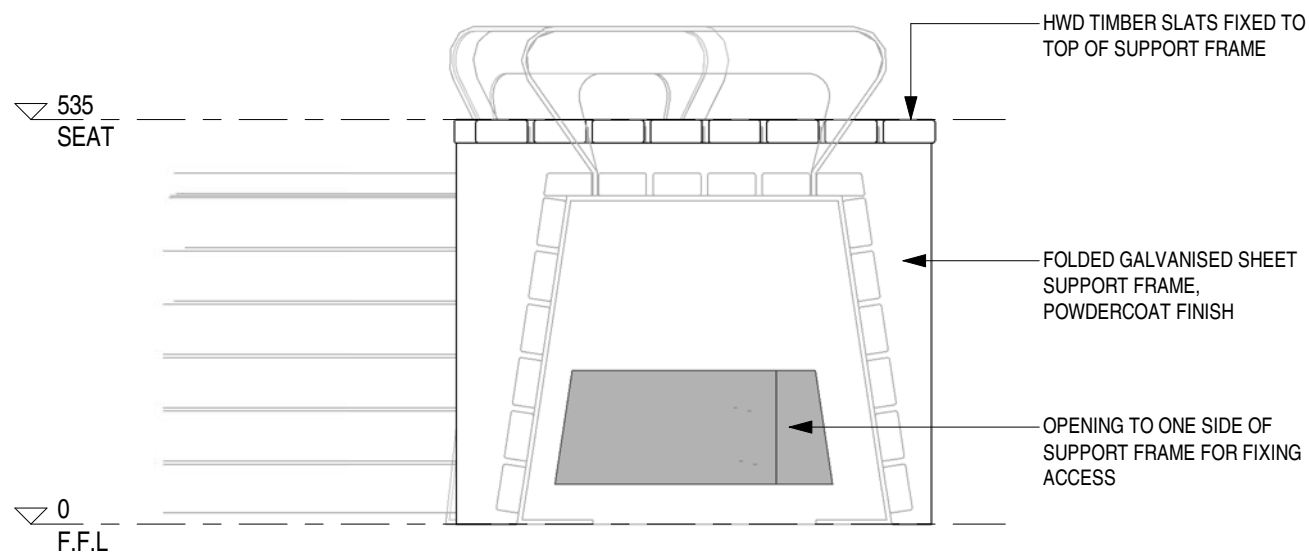

## FFSB001052 TRIANGLE MODULE

BENCH & SEAT CONFIGURATIONS SHOWN AS EXAMPLES ONLY

2 END ELEVATION  
1:10 @ A3

5 PLAN  
001 1:10 @ A3