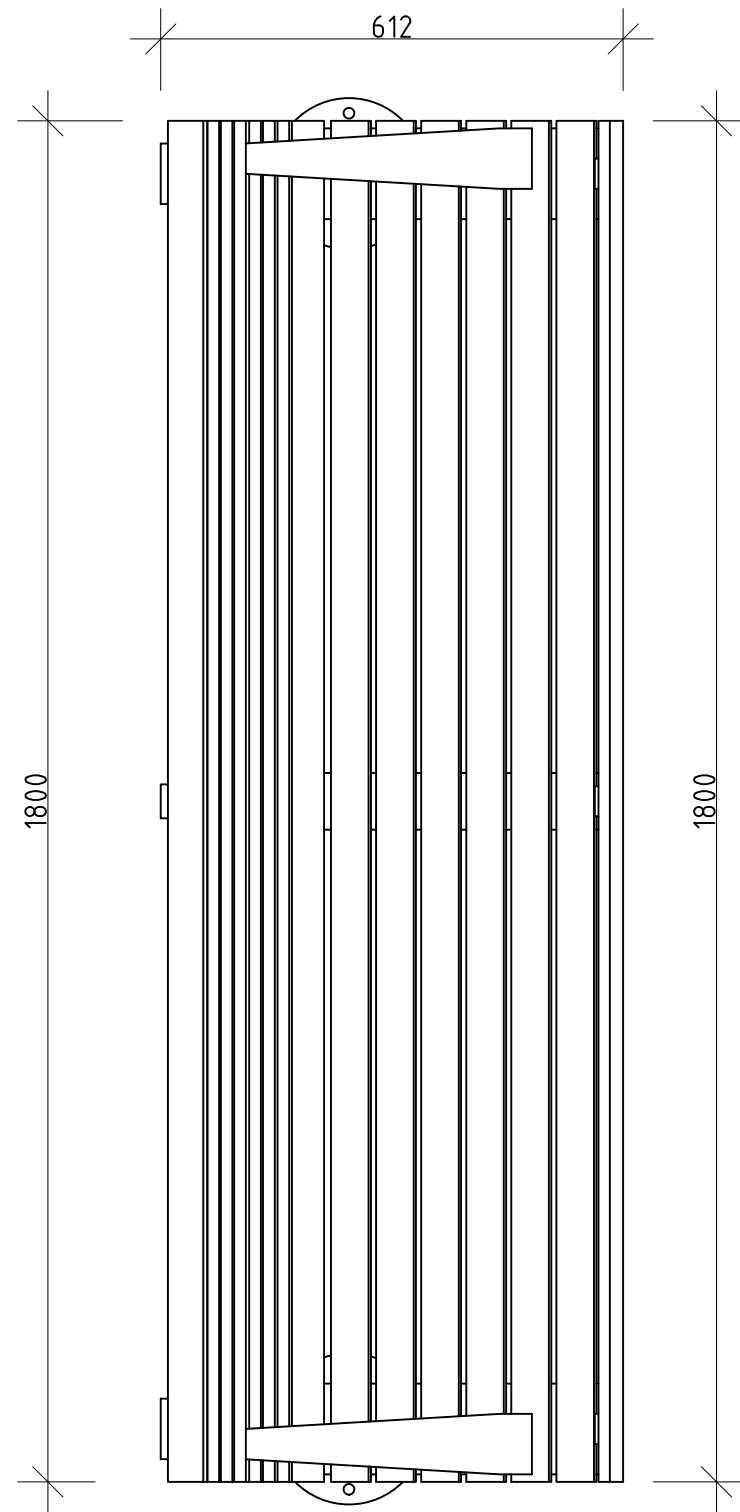

# PROMENADE SETTING SERIES

FFSA002023 1800mm SEAT - BOLT DOWN

ALL DIMENSIONS IN MILLIMETRES - DO NOT SCALE

**1 PLAN**  
1:10 @ A3

**2 END ELEVATION**  
1:10 @ A3

Slats available in:  
**Hardwood Timber (FFSA002023)**  
**Aluminium (FFSA002023A)**

**4 PERSPECTIVE**  
N.T.S.

**3 FRONT ELEVATION**  
1:10 @ A3

REVISION	DATE:	DRAWN BY:		CLIENT NAME	PROJECT	PROJECT No.	PAGE
6			 <b>FURPHY</b> <small>FOUNDRY EST. 1864</small> © FURPHY FOUNDRY PTY LTD THIS DOCUMENT IS AND SHALL REMAIN THE PROPERTY OF FURPHY FOUNDRY. UNAUTHORISED USE OF THIS DOCUMENT IN ANY FORM IS PROHIBITED.	<b>FURPHY FOUNDRY</b>		<b>FFSA002023</b>	<b>A3</b>
5					<b>PROMENADE SEAT - BOLT DOWN</b>	DATE:	DRAWN
4						17-04-19	PS
3						DRAWING No.	SCALE
2						029	NOTED
1						SHEET No.	REV.
					001	1	