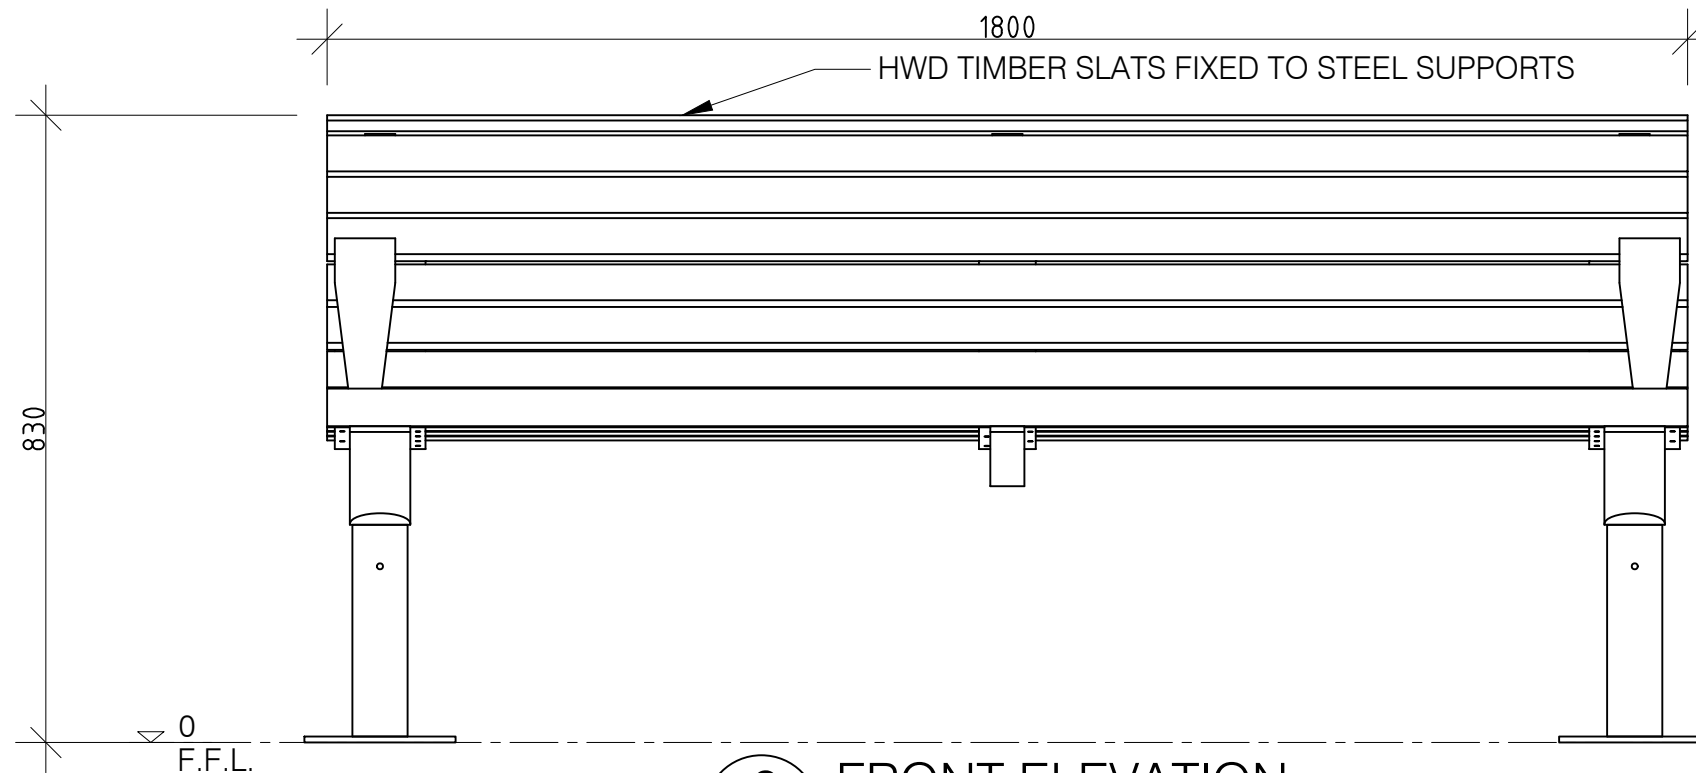

2 END ELEVATION
1:10 @ A3

4 PERSPECTIVE
N.T.S.

3 FRONT ELEVATION
1:10 @ A3

REVISION	DATE:	DRAWN BY:		CLIENT NAME	PROJECT	PROJECT No.	PAGE
6			 FURPHY FOUNDRY EST. 1864 © FURPHY FOUNDRY PTY LTD THIS DOCUMENT IS AND SHALL REMAIN THE PROPERTY OF FURPHY FOUNDRY. UNAUTHORISED USE OF THIS DOCUMENT IN ANY FORM IS PROHIBITED.	FURPHY FOUNDRY		FFSA002023	A3
5					PROMENADE SEAT - BOLT DOWN	DATE:	DRAWN
4						17-04-19	PS
3						DRAWING No.	SCALE
2						029	NOTED
1						SHEET No.	REV.
					001	1	

Furphy Foundry Pty Ltd
A.B.N. 24 007 195 913
21 Drummond Rd,
Shepparton VIC 3630
PH: (03) 5831 2777
FAX: (03) 5831 2681
www.furphyfoundry.com.au
sales@furphyfoundry.com.au

DRAWING TITLE	PRELIMINARY