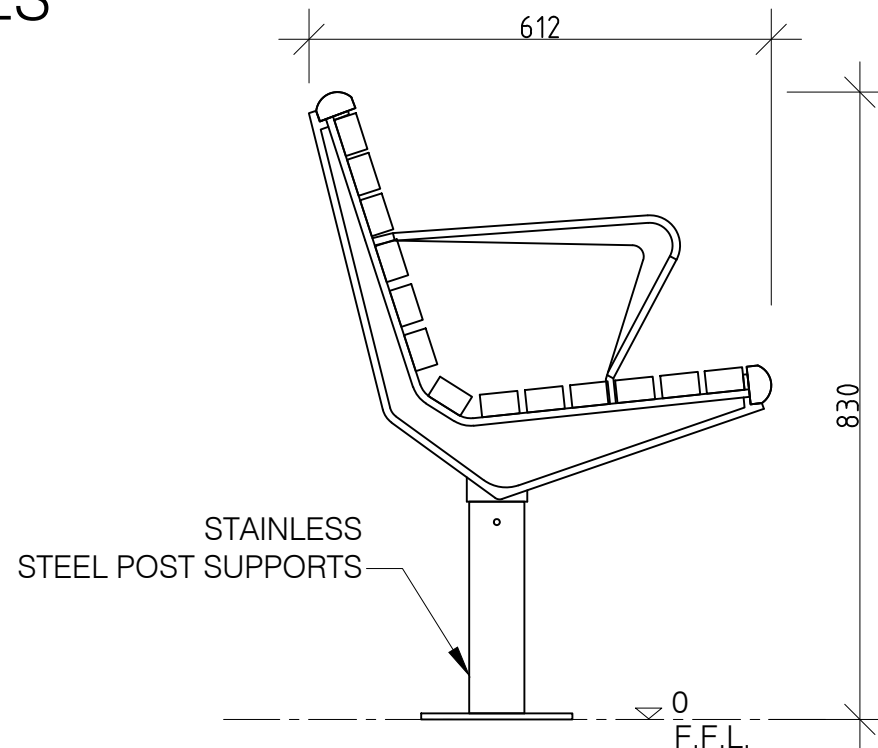

# PROMENADE SETTING SERIES

FFSA002023 1800mm SEAT - BOLT DOWN

ALL DIMENSIONS IN MILLIMETRES - DO NOT SCALE

**1 PLAN**  
1:10 @ A3

**2 END ELEVATION**  
1:10 @ A3

Slats available in:  
**Hardwood Timber (FFSA002023)**  
**Aluminium (FFSA002023A)**