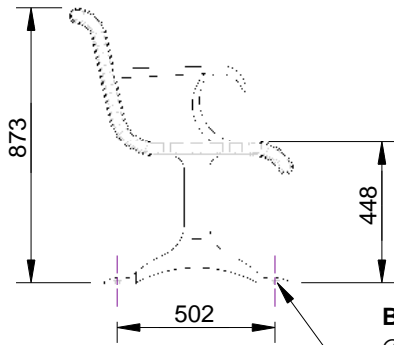

## DIMENSIONS:

mm unless otherwise stated

## GROUND FIXING:

Bolt down

**BOLT DOWN DETAIL**  
Ø14 THRU  
Ø25 C.BORE  
4 LOCATIONS

© copyright

CONFIDENTIAL

REVISION	#	DESCRIPTION	BY	DATE	DRAWN	DRAWN DATE	CHECKED	CHECKED DATE	SCALE	A4
	1	ORIGINAL DRAWING	DN	9.12.10	R.CRIGTON	3.12.13			N/A	
2	FULL PRODUCT REVIEW	RBC	3.12.13							
3										
4										
5										