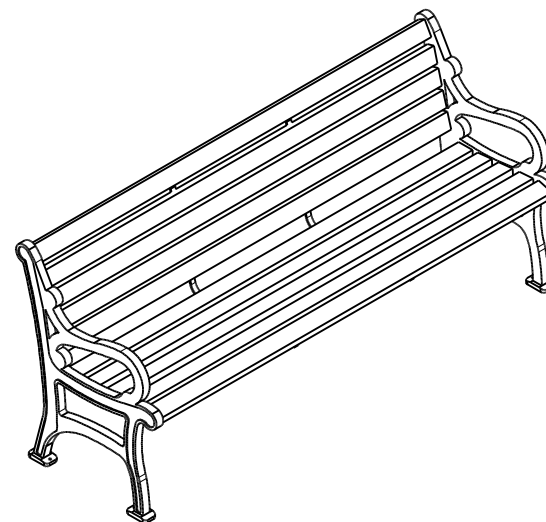

Quality
ISO 9001
SAI GLOBAL

SPECIFICATION:

MATERIALS:

Seat Ends - Recycled Cast aluminium
Timbers - Hardwood Timber
Straps - Mild steel
Fixings - Grade 304 Stainless steel

DIMENSIONS:

mm unless otherwise stated

FINISH:

Castings - Powder Coat
Strap - Powder Coat
Timber - Oil Based

GROUND FIXING:

Bolt down

CONFIDENTIAL

REVISION	#	DESCRIPTION	BY	DATE	DRAWN	DRAWN DATE	CHECKED	CHECKED DATE	SCALE	A4
	1	ORIGINAL DRAWING	DN	1.11.10	R.CRIGTON	2.12.13			N/A	
2	FULL PRODUCT REVIEW	RBC	2.12.13							
3										
4										
5										

FFSA002013

PREMIER SEAT
SPEC.

REV.
2

SHEET
1 OF 3