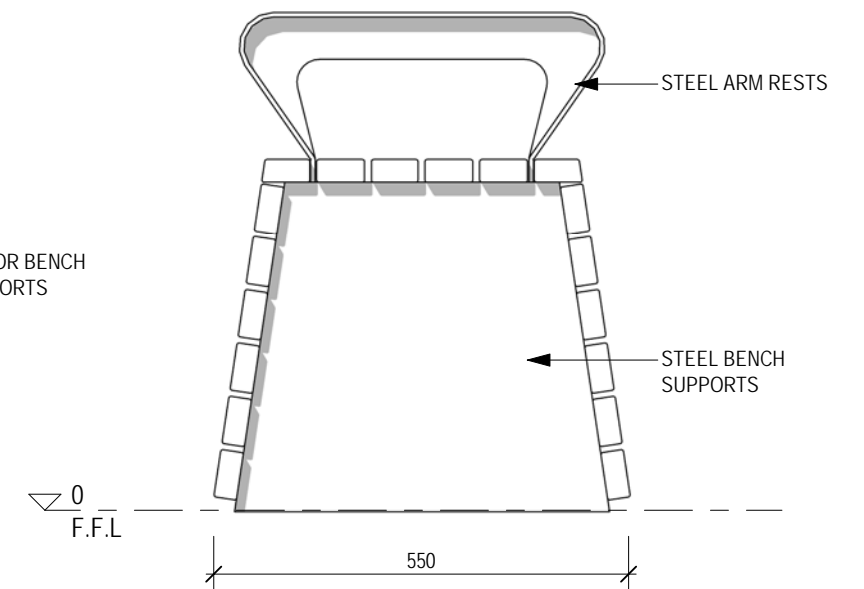

HORIZON FURNITURE SERIES

FFSB001020 1800mm BENCH

3 FRONT ELEVATION
1:10 @ A3

2 END ELEVATION
1:10 @ A3