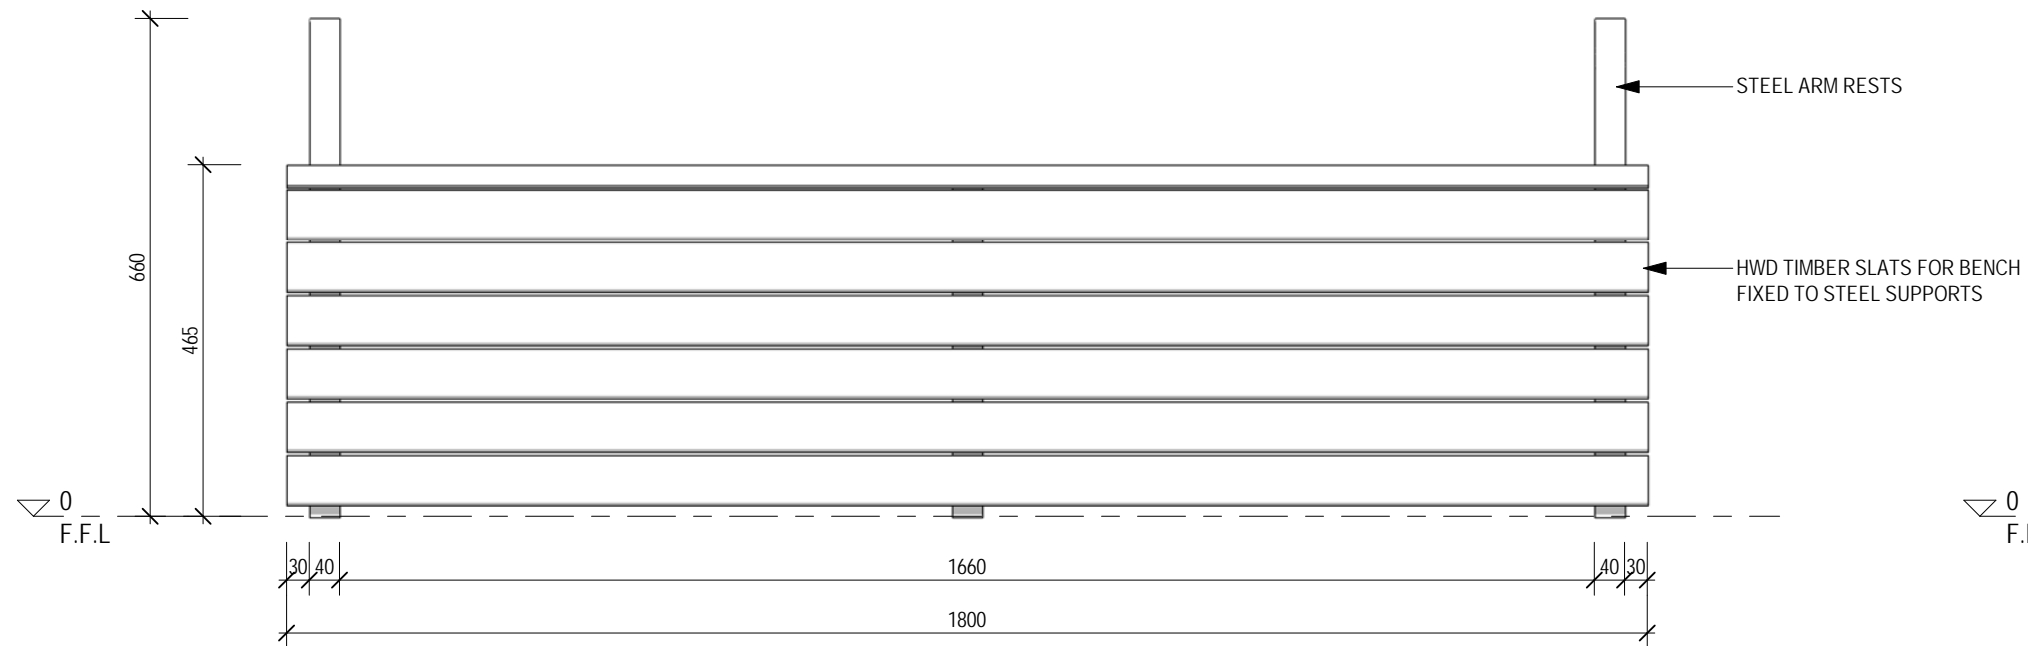

HORIZON FURNITURE SERIES

FFSB001020 1800mm BENCH

3 FRONT ELEVATION
1:10 @ A3

2 END ELEVATION
1:10 @ A3