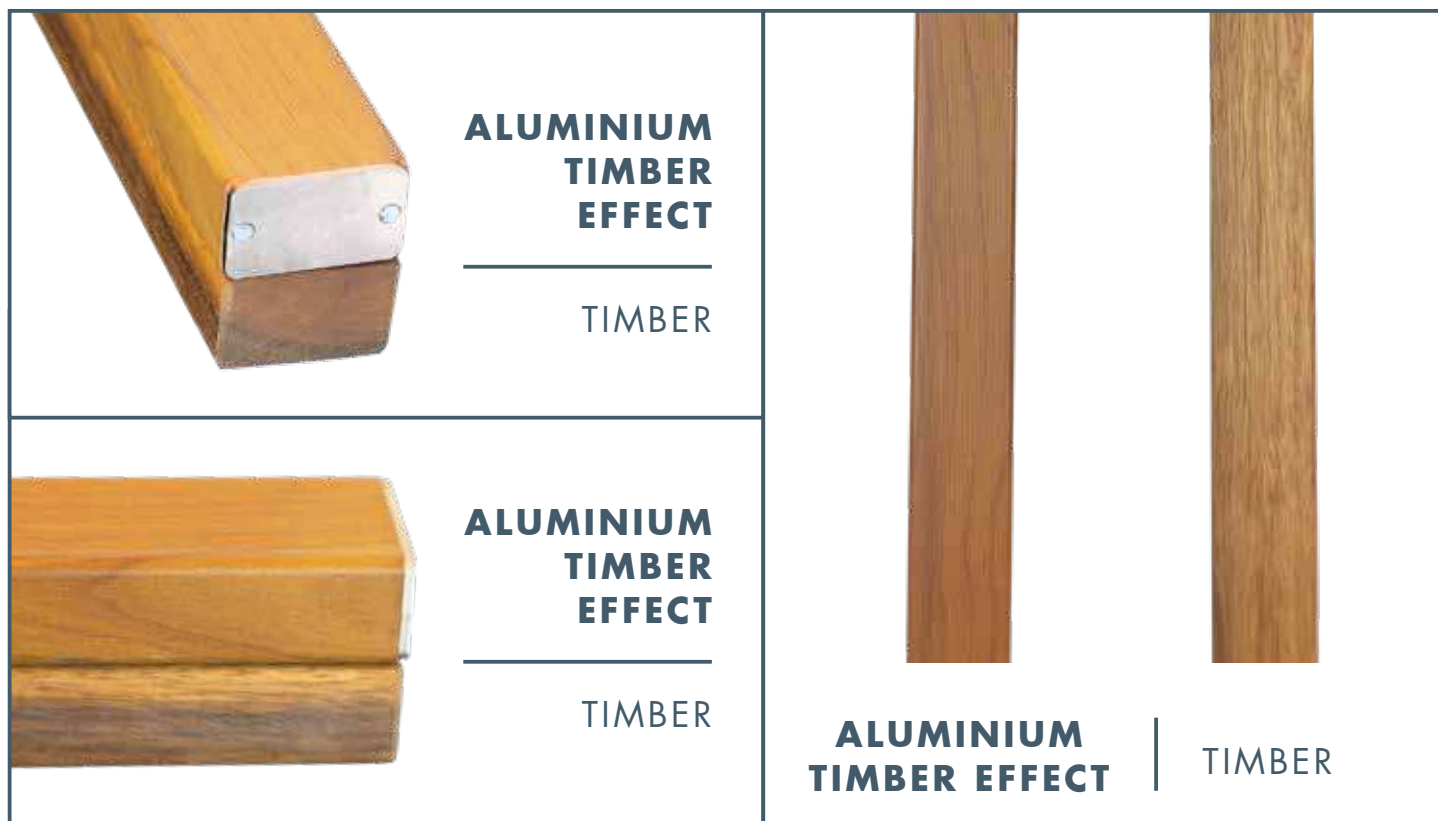

INTRODUCING OUR NEW ALUMINIUM TIMBER EFFECT SLATS

- Highly durable fluted slats
- Very low to zero maintenance required
- Won't warp and bend with temperature variations
- Long life expectancy reducing maintenance expenditure
- T6 Temper 6106 Alloy
- Profile Sizes 63x30, 50x30 - versatile with many street and park furniture products, ideal for prolonging asset life
- Specialised hard wearing powder coat, to create the timber effect - Tasmanian Oak (2x additional timber effect colours coming soon)
- Powder coat finish is the most environmentally friendly industrial coating available, with no VOCs released
- Australian made to meet all of Australia's construction standards and harsh climate
- Manufactured to meet AS/NZS fire propagation standards

Good, Better, Best
- never let it rest -
till your good is better
and your better, best

SPOT THE DIFFERENCE

Due to the highly durable powder coat base, Aluminium Timber Effect slats will withstand all reasonable force and not show chipping, flaking or peeling as per AS3715 standards.

For select products, Aluminium Timber Effect slats are concealed with designer riveted Aluminium end caps.

Available as replacement slats for your existing street and park furniture products with measure, quote and installation service available.